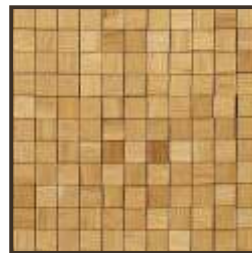

KITZBÜHEL

Total size: 300 x 330 mm
 Mosaic size (single): variable
 Mosaic each tile: 52 pcs
 Thickness: 5-9 mm
 Back side: black fleece
 Groove: 1,5 mm
 Wood direction: horizontal
 Kind of wood: Oak nature and smoked oak
 (other kind of wood on request)
 Weight each tile: approx. 420 g
 Packing unit: 20 tile each carton (1,98 m²)

LION

Total size: 300 x 300 mm
 Mosaic size (single): 25 x 25 mm
 Mosaic each tile: 144 pcs
 Thickness: 5-9 mm
 Back side: black fleece
 Groove: 1,5 mm
 Wood direction: vertical and horizontal
 Kind of wood: Oak nature and smoked oak
 (other kind of wood on request)
 Weight each tile: approx. 400 g
 Packing unit: 20 tile each carton (1,8 m²)